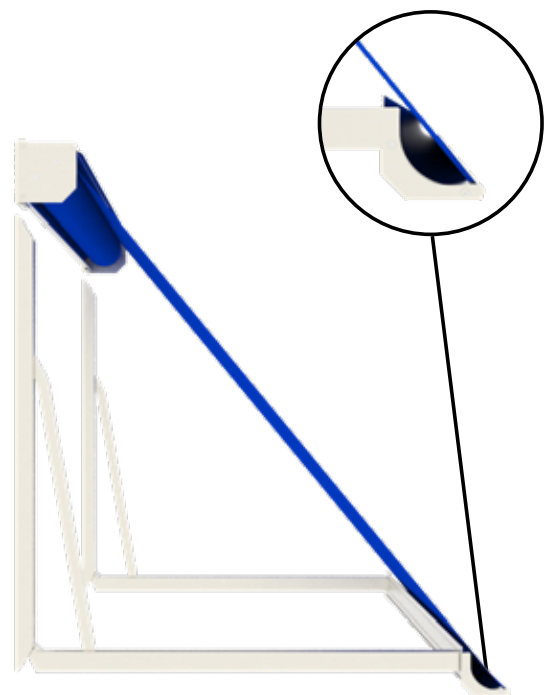

Vista Elégance

Drop-arm awning

Your sun protection system dealer:

Vista Elégance

The Vista Elégance is an elegant sun blind that is available in two designs. Both have a unique characteristic and appearance but technically, they are identical. The Vista Elégance 95 is characterised by the semi-cassette with a square design. The Vista Elégance 110 is a cassette with a slanted design (as shown above).

The outward characteristic is obvious, the difference in cassette concerns the fabric protection when closed. A semi-cassette offers good protection, a cassette offers full protection. Thanks to its variable extension angle, the awning can be installed nearly everywhere. Combined with electric operation, this is a highly effective sun blind, both for residential and commercial buildings. The awning can also be operated manually. Available in three standard colors, however, every RAL colour is available on request.

Characteristics

- Retaining a clear view
- Choice out of 2 models: 95 and 110
- Variable projection
- Available with valance: Vista Elégance 110
- Available with manual or electrical control system

Colours*

Maximum dimensions*

	Width	Projection
Vista Elégance 95 (semi-cassette)	4500 mm	1500 mm
Vista Elégance 110 (cassette)	6000 mm	1500 mm

**When using special arms, the number of colours and dimensions is limited (ask your dealer about the possibilities).*