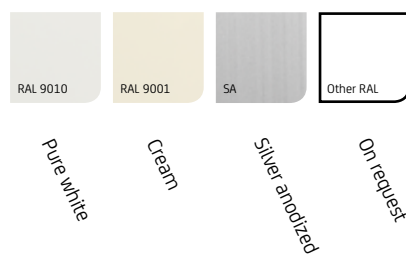

Vista Elégance

Drop-arm awning

Your sun protection system dealer:

Vista Elégance

The Vista Elégance is an elegant sun blind that is available in two designs. Both have a unique characteristic and appearance but technically, they are identical. The Vista Elégance 95 is characterised by the semi-cassette with a square design. The Vista Elégance 110 is a cassette with a slanted design (as shown above).

The outward characteristic is obvious, the difference in cassette concerns the fabric protection when closed. A semi-cassette offers good protection, a cassette offers full protection. Thanks to its variable extension angle, the awning can be installed nearly everywhere. Combined with electric operation, this is a highly effective sun blind, both for residential and commercial buildings. The awning can also be operated manually. Available in three standard colors, however, every RAL colour is available on request.

Characteristics

- Retaining a clear view
- Choice out of 2 models: 95 and 110
- Variable projection
- Available with valance: Vista Elégance 110
- Available with manual or electrical control system

Colours*