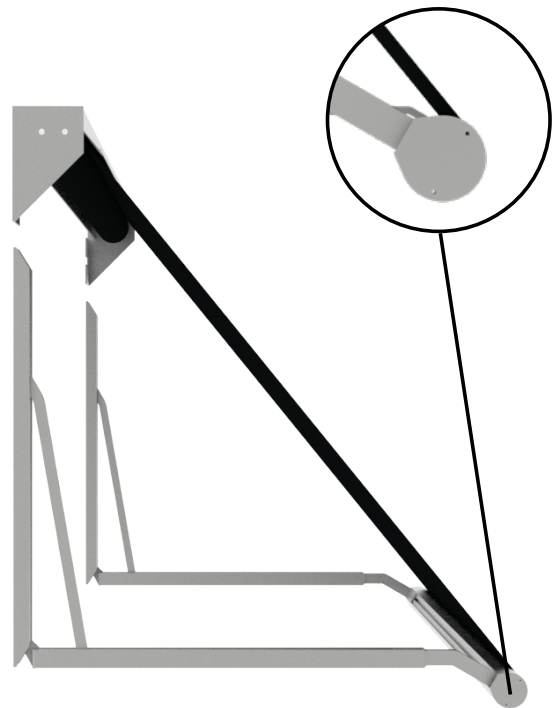

Vista Comfort

Drop-arm awning

Your sun protection system dealer:

Vista Comfort

The Vista Comfort is the entry model of awnings with drop-arms. Thanks to its extremely attractive price, keeping out sunlight no longer has to be expensive.

The characteristic aspect of the Vista Comfort - and as such all awnings with drop-arms - is that your views are not obstructed. The variable extension angle makes it possible to use the awning in virtually any situation and the design is intentionally sober so that it forms a unit with the façade of a house or any other building. The Vista Comfort is also available with valance. Furthermore, this awning with drop-arms can be operated both manually and electrically. The Vista Comfort comes in silver anodized.

Characteristics

- Retaining a clear view
- Favourable price/quality ratio
- Variable projection
- Available with or without valance
- Available with manual or electrical control system

Colours*

Silver anodized

Maximum dimensions*

	Width	Projection
Vista Comfort 65/110	6000 mm	1500 mm

**When using special arms, the number of dimensions is limited (ask your dealer about the possibilities).*