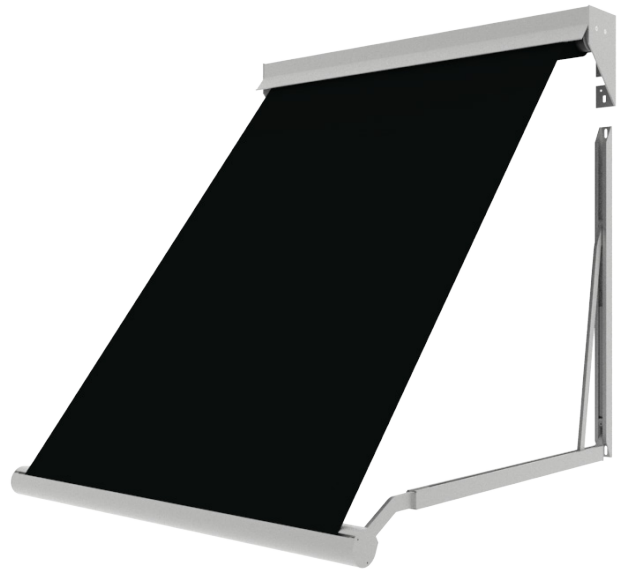

Vista Comfort

Drop-arm awning

Your sun protection system dealer:

Vista Comfort

The Vista Comfort is the entry model of awnings with drop-arms. Thanks to its extremely attractive price, keeping out sunlight no longer has to be expensive.

The characteristic aspect of the Vista Comfort - and as such all awnings with drop-arms - is that your views are not obstructed. The variable extension angle makes it possible to use the awning in virtually any situation and the design is intentionally sober so that it forms a unit with the façade of a house or any other building. The Vista Comfort is also available with valance. Furthermore, this awning with drop-arms can be operated both manually and electrically. The Vista Comfort comes in silver anodized.

Characteristics

- Retaining a clear view
- Favourable price/quality ratio
- Variable projection
- Available with or without valance
- Available with manual or electrical control system

Colours*

Silver anodized

Maximum dimensions*

	Width	Projection
Vista Comfort 65/110	6000 mm	1500 mm

**When using special arms, the number of dimensions is limited (ask your dealer about the possibilities).*