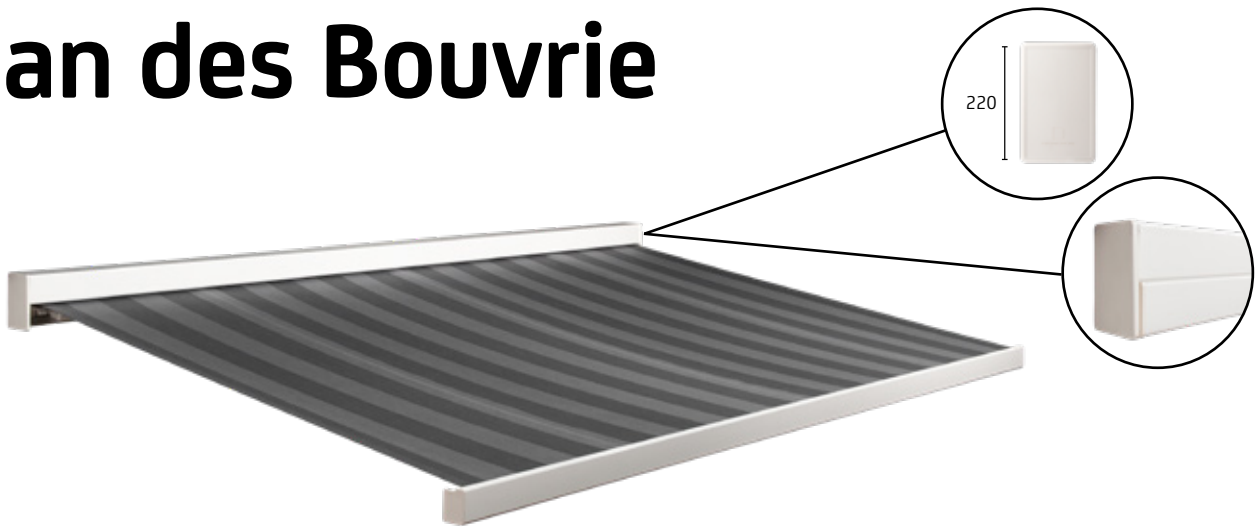

Jan des Bouvrie

Terrace awning

Your sun protection system dealer:

Jan des Bouvrie

A unique design by Jan des Bouvrie, Netherlands' best known interior and exterior designer. The minimalist design of this terrace awning is largely characterised by its rectangular cassette, which cuts a fine figure against the facade, both when open and closed. If you are a design enthusiast, who wants to combine style with all the benefits of a high quality terrace awning, then the Jan des Bouvrie model is the solution for you.

Characteristics

- Fabric fully protected in cassette
- Unique design by Jan des Bouvrie
- Stylish design on any facade, when open and closed
- Wall-mounting concealed behind the awning
- Available with electrical control system

Colours

Maximum dimensions

	Width	Projection
Jan des Bouvrie	6500 mm	2500 mm
Jan des Bouvrie	6250 mm	3000 mm

Mounting

Wall mounted

Certifications