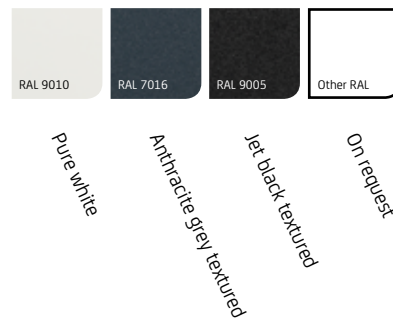

Colours

Maximum dimensions

	Width	Projection
Jan des Bouvrie	6500 mm	2500 mm
Jan des Bouvrie	6250 mm	3000 mm

Mounting

Wall mounted

Certifications