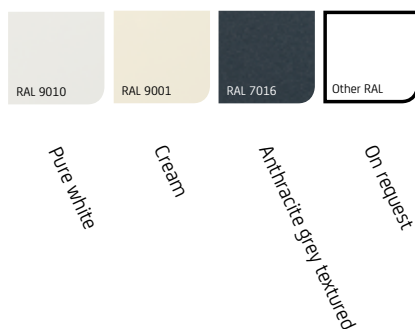

Colours

Maximum dimensions

	Width	Projection
Piazza (connection possible)	7000 mm	4000 mm